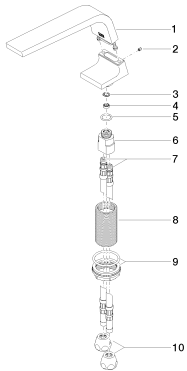

## Dimensional drawing

All dimensions in mm / inch = mm x 0,0394

Model/program/technical modifications and error excepted  
For more information see: [www.dornbracht.com](http://www.dornbracht.com) + 49 (0) 2371 433-460 mail@dornbrachtgroup.de

## Sink - CL.1

Lavatory spout, deck-mounted without drain - polished chrome

Article number: 13 714 705-00

### Spare parts list

Number	Item Number	Designation	Number of units
<hr/>			