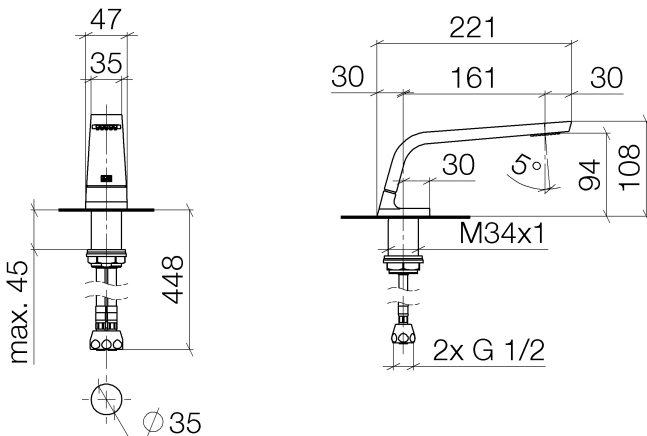

## Sink - CL.1

Lavatory spout, deck-mounted without drain - polished chrome

Article number: 13 714 705-00

- 6-1/4" Projection
- Rigid spout
- Rectangular aerator with 40 individual streams
- Total height 4-1/4"
- Height to aerator/spout outlet 3-3/4"
- 1-3/8" hole diameter
- 1/2" connection
- Water flow rate limited to max. 1.1 gpm
- lead-free
- Fittings group in compliance with DIN 4109: 1

## Dimensional drawing

All dimensions in mm / inch = mm x 0,0394

Model/program/technical modifications and error excepted  
For more information see: [www.dornbracht.com](http://www.dornbracht.com) + 49 (0) 2371 433-460 mail@dornbrachtgroup.de

### Sink - CL.1

Lavatory spout, deck-mounted without drain - polished chrome

Article number: 13 714 705-00