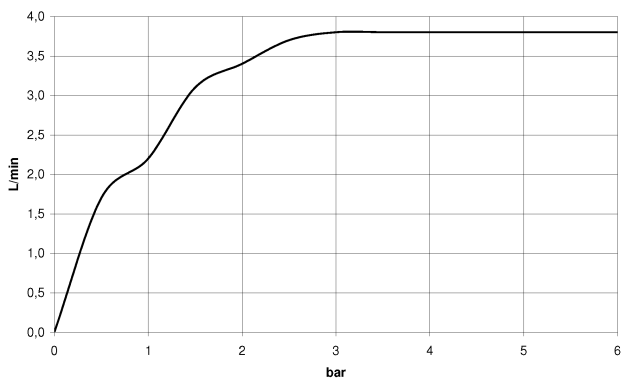

## Sink - CL.1

Lavatory spout, deck-mounted without drain - polished chrome

Article number: 13 714 705-00

- 6-1/4" Projection
- Rigid spout
- Rectangular aerator with 40 individual streams
- Total height 4-1/4"
- Height to aerator/spout outlet 3-3/4"
- 1-3/8" hole diameter
- 1/2" connection
- Water flow rate limited to max. 1.1 gpm
- lead-free
- Fittings group in compliance with DIN 4109: 1

## Dimensional drawing

All dimensions in mm / inch = mm x 0,0394

Model/program/technical modifications and error excepted  
For more information see: [www.dornbracht.com](http://www.dornbracht.com) + 49 (0) 2371 433-460 mail@dornbrachtgroup.de

### Flow rate chart